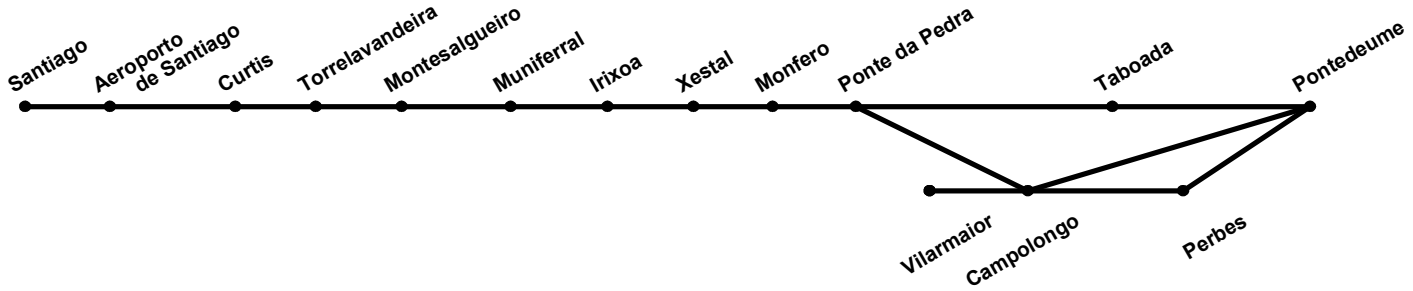

SENTIDO : SANTIAGO – IRIXOIA – FERROL

Lunes a viernes

13:45 → 13:55 → 14:40	7:35 → 7:40 → 7:45 → 7:55	7:05 → 7:15 → 7:25	→ Temporada escolar
19:30 → 19:50 → 20:30	7:45 → 7:50 → 7:55 → 8:05	8:10 → 8:20 → 8:30 → 8:45	→ Temporada no escolar
		7:30 → 7:50 → 8:00 → 9:00	→ Temporada Escolar
		8:30 → 8:50 → 9:00	→ Temporada no escolar
	20:30(1) → 20:45(1) → 20:50(1) → 21:00(1) → 21:05(1) → 21:10(1) → 21:15(1) → 21:25(1) → 21:40(1) → 21:45(1)