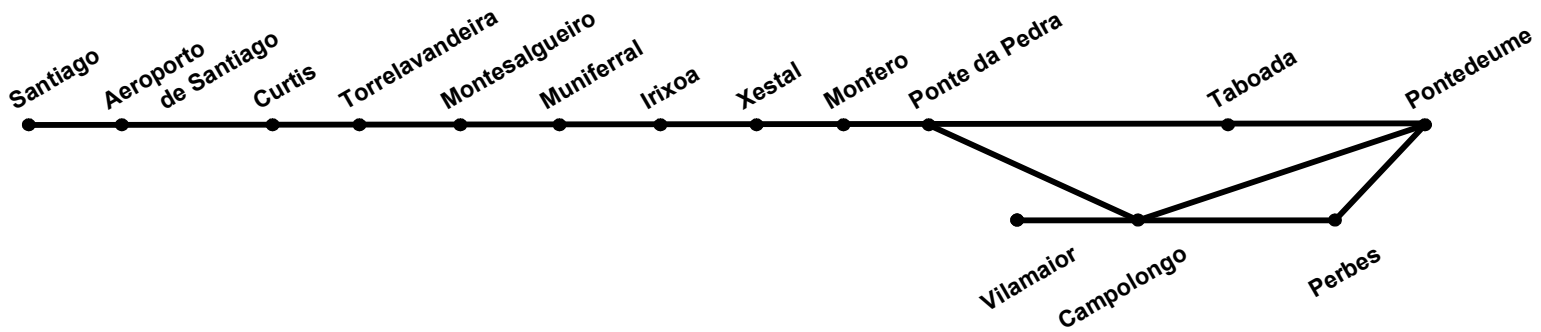

# SENTIDO : SANTIAGO – IRIXOIA – FERROL

## Sábados

10:30 → 10:45 → 11:20(1)	7:30 → 7:35 → 7:40 → 7:50 → 8:00 → 8:20 → 8:30 → 8:45
(1) Cruce de Sesmunde	11:25 → 11:30 → 11:35 → 11:45 → 12:00 → 12:05